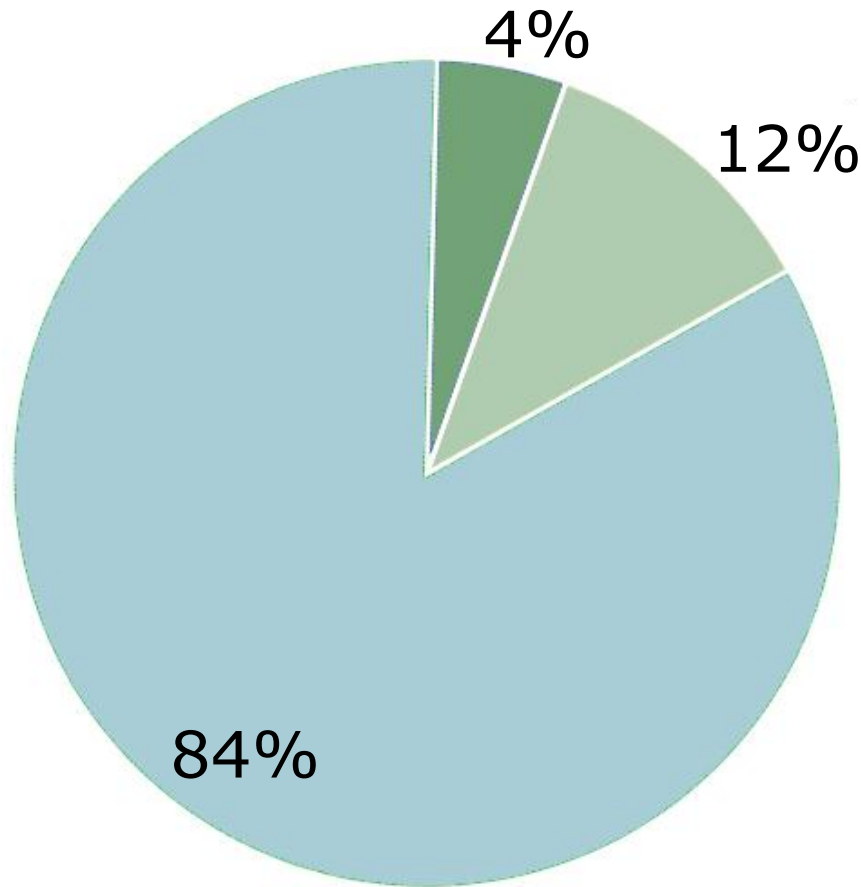

RECORDED DATA

Ease of Use

- Post Survey
- Log of user actions

Speed

- Time to complete each sketch

Accuracy

- Snapshot of each sketch
- Animations

"BEST INTERFACE OVERALL"