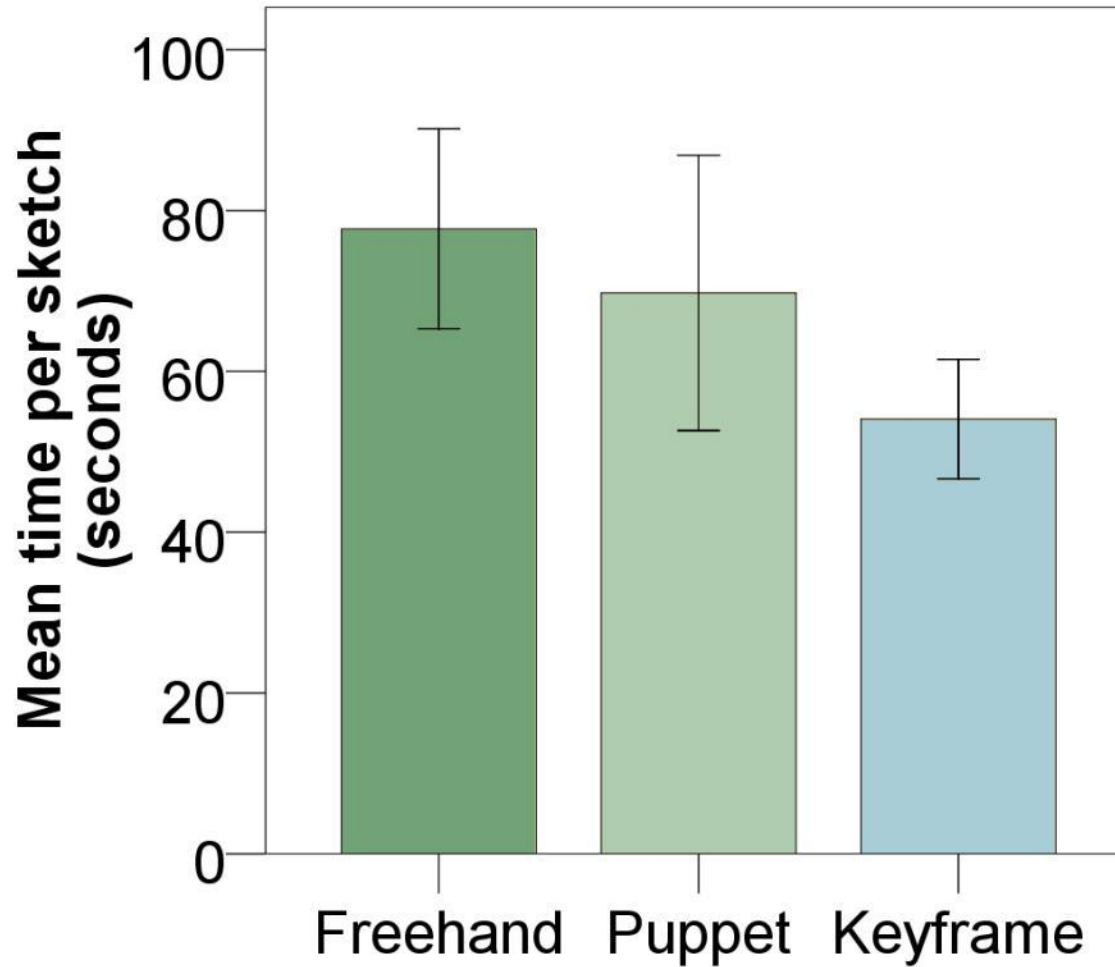

RECORDED DATA

Ease of Use

- Post Survey
- Log of user actions

Speed

- Time to complete each sketch

Accuracy

- Snapshot of each sketch
- Animations

"BEST INTERFACE OVERALL"

"(Keyframe) allows more detailed control of the limbs."

"I could break down actions into steps."

"KEYFRAME IS DA BOMB"

Freehand

Puppet

Keyframe

SKETCH TIME

THE GRAIN OF SALT