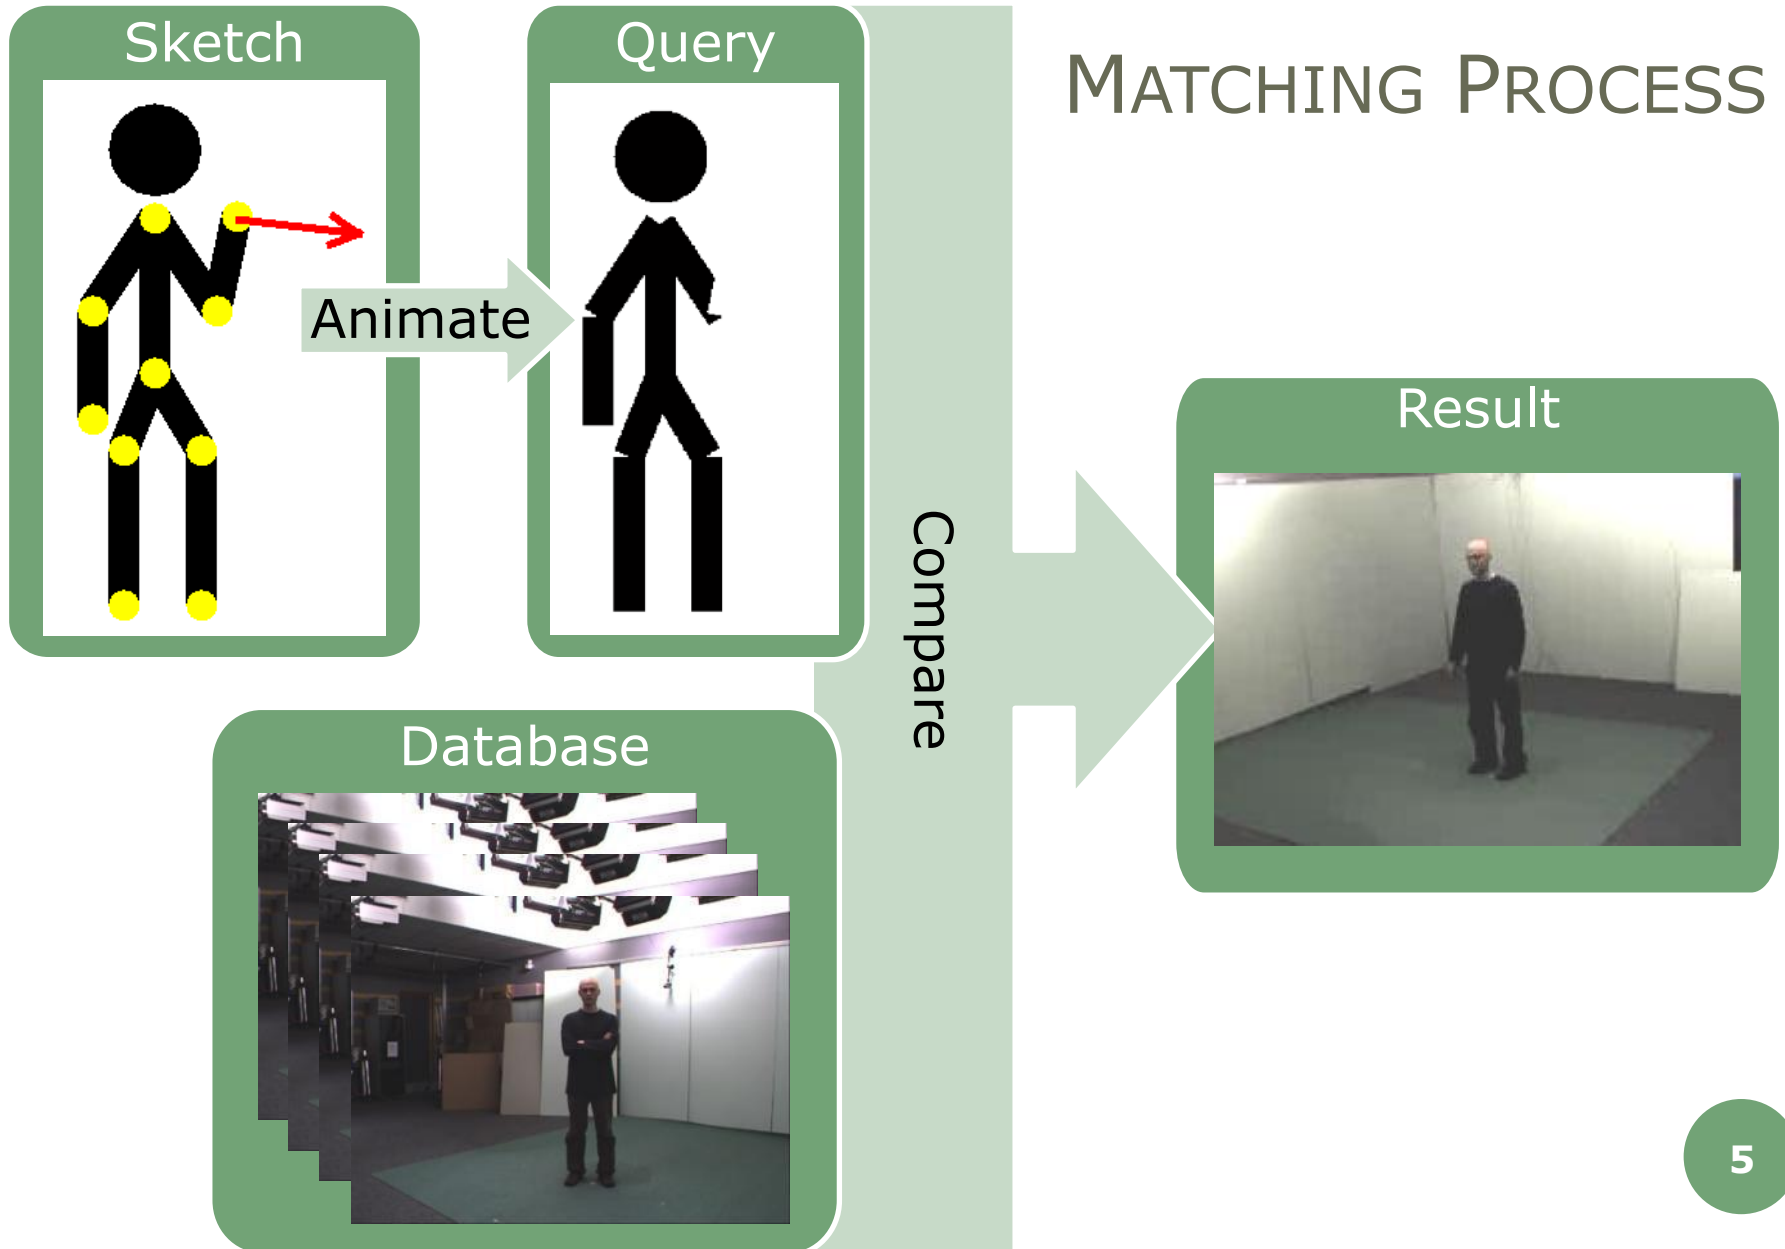

<http://www.yellowbridge.com/chinese/>

OUR INTERFACES

Freehand

Puppet

MATCHING PROCESS

MATCHING ALGORITHM

USER STUDY PROCEDURE

- 81 Participants

- Test all three interfaces
- Video Prompt vs. Text Prompt

- "Please draw the following action:"

or

throw

- Randomly assigned action from
 - Cross Arms, Scratch Head, Kick, Point, Wave, Throw

HYPOTHESIS

	Freehand	Puppet	Keyframe
Ease of Use		<input checked="" type="checkbox"/>	
Speed		<input checked="" type="checkbox"/>	
Accuracy			<input checked="" type="checkbox"/>

RECORDED DATA

Ease of Use

- Post Survey
- Log of user actions

Speed

- Time to complete each sketch

Accuracy

- Snapshot of each sketch
- Animations

"BEST INTERFACE OVERALL"